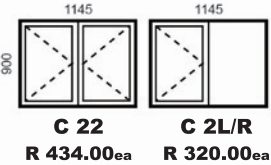

SOLID DOORS
HARDWOOD WINDOW FRAMES

C22
R434.00
ea

Want it?

**CREDIT AVAILABLE!
WHILE YOU WAIT!**

KWIKOT
150LT GEYSER

INCLUDING VALVE,
VACUUM BREAKERS
& TRAY

R2999.00

NUTEC
BIG 6 FIBRE
CEMENT
SHEETING
3.6m
R282.95

ZINCAL
SUPAROF
CORRUGATED
SHEETS 3.6m
R102.99

RAFTERS
38 X 152
CCA TREATED
R23.00/m

BRICKFORCE
NHBRC GALVANISED
75MM X 2.8MM X 20M
R35.50ea

PURLINS
50 X 76 CCA
TREATED
R 18.00/m

BATTENS
38x38
CCA TREATED
R6.81/m

WE DELIVER!

Cnr Henwood & Shepstone Rd, Pinetown | Tel: 031 713 7500 | Fax: 031 705 8030

Prices valid up to and including 29 February 2012. Prices include vat. E&OE. CASH ONLY.
We reserve the right to limit quantities. No dealers please. Delivery to Pinetown and surrounding areas.