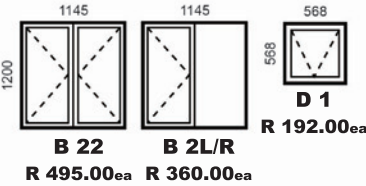

SOLID DOORS
HARDWOOD WINDOW FRAMES

C22
R434.00
ea

Want it?

**CREDIT AVAILABLE!
WHILE YOU WAIT!**

KWIKOT
150LT GEYSER

INCLUDING VALVE,
VACUUM BREAKERS
& TRAY

R2999.00

NUTEC
BIG 6 FIBRE
CEMENT
SHEETING
3.6m
R282.95

ZINCAL
SUPAROF
CORRUGATED
SHEETS 3.6m
R102.99

RAFTERS
38 X 152
CCA TREATED
R23.00/m

BRICKFORCE
NHBRC GALVANISED
75MM X 2.8MM X 20M
R35.50ea

PURLINS
50 X 76 CCA
TREATED
R 18.00/m

BATTENS
38x38
CCA TREATED
R6.81/m

WE DELIVER!

Cnr Henwood & Shepstone Rd, Pinetown | Tel: 031 713 7500 | Fax: 031 705 8030

Prices valid up to and including 29 February 2012. Prices include vat. E&OE. CASH ONLY.
We reserve the right to limit quantities. No dealers please. Delivery to Pinetown and surrounding areas.